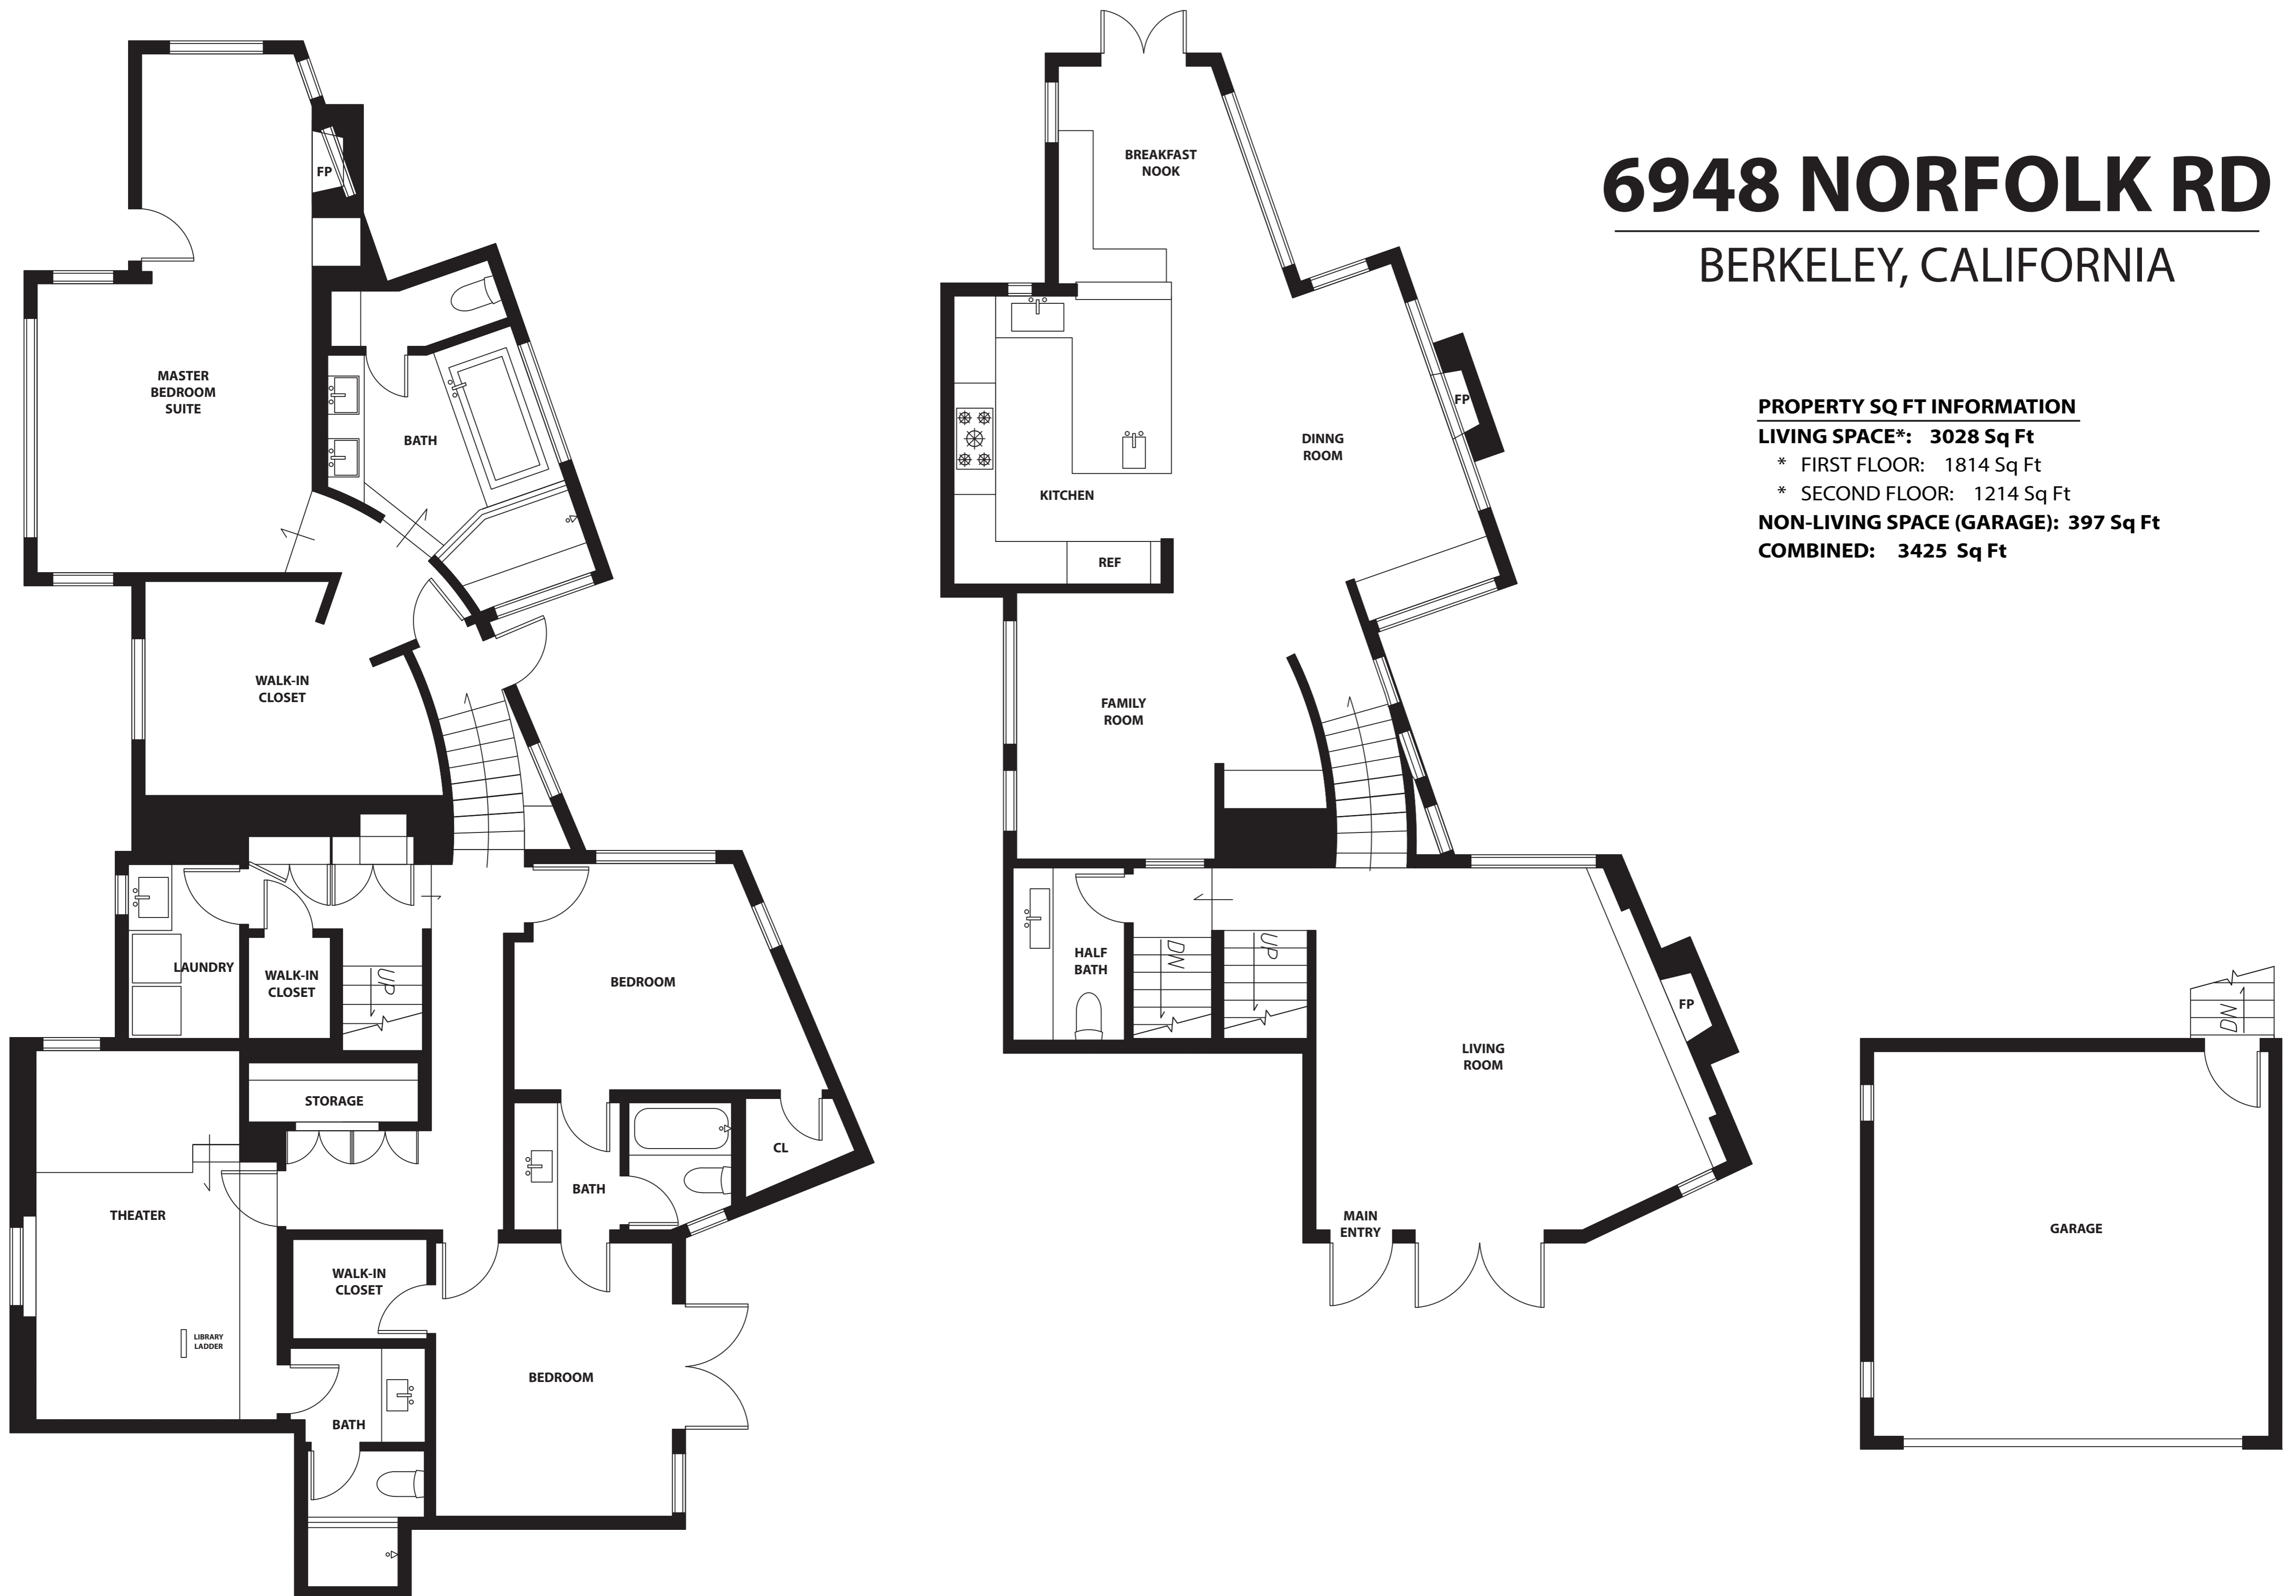

6948 NORFOLK RD

BERKELEY, CALIFORNIA

PROPERTY SQ FT INFORMATION

LIVING SPACE*: 3028 Sq Ft

* FIRST FLOOR: 1814 Sq Ft

* SECOND FLOOR: 1214 Sq Ft

NON-LIVING SPACE (GARAGE): 397 Sq Ft

COMBINED: 3425 Sq Ft